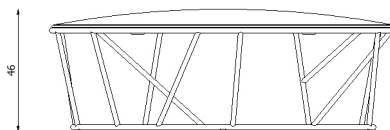

Descrizione / Description

Misure / Quotes

Caratteristiche / Characteristics

Pouf in alluminio verniciato con cuscino removibile / Pouf in painted aluminium with removable cushion

Design / Design

Robby Cantarutti & Partners | 2019

Dimensioni / Dimensions

Ø 132 x 46 h

Esterno / Outdoor

Si / Yes

Struttura / Structure

Alluminio estruso / Extruded aluminium

Piedini / Caps

Polipropilene ed elastomero termoplastico / Polypropylene and thermoplastics elastomer

Finitura / Paint finishes

Verniciatura polveri poliestere o poliuretaniche / Paint finish with polyester or polyurethane powders

Impilabilità / Stackability

No

Viterie assemblaggio / Assembly screws

Acciaio inox / Stainless steel

Peso netto singolo pezzo / Net weight

26 kg

Pezzi per scatola / Units per package

1 assemblato / 1 assembled

Dimensione e volume imballo / Packaging dimension and volume

148 x 148 x 55 cm 1,204 m³

Peso lordo imballo / Packaging Brutto weight

39 kg

Garanzia / Quality guarantee

2 anni / 2 years